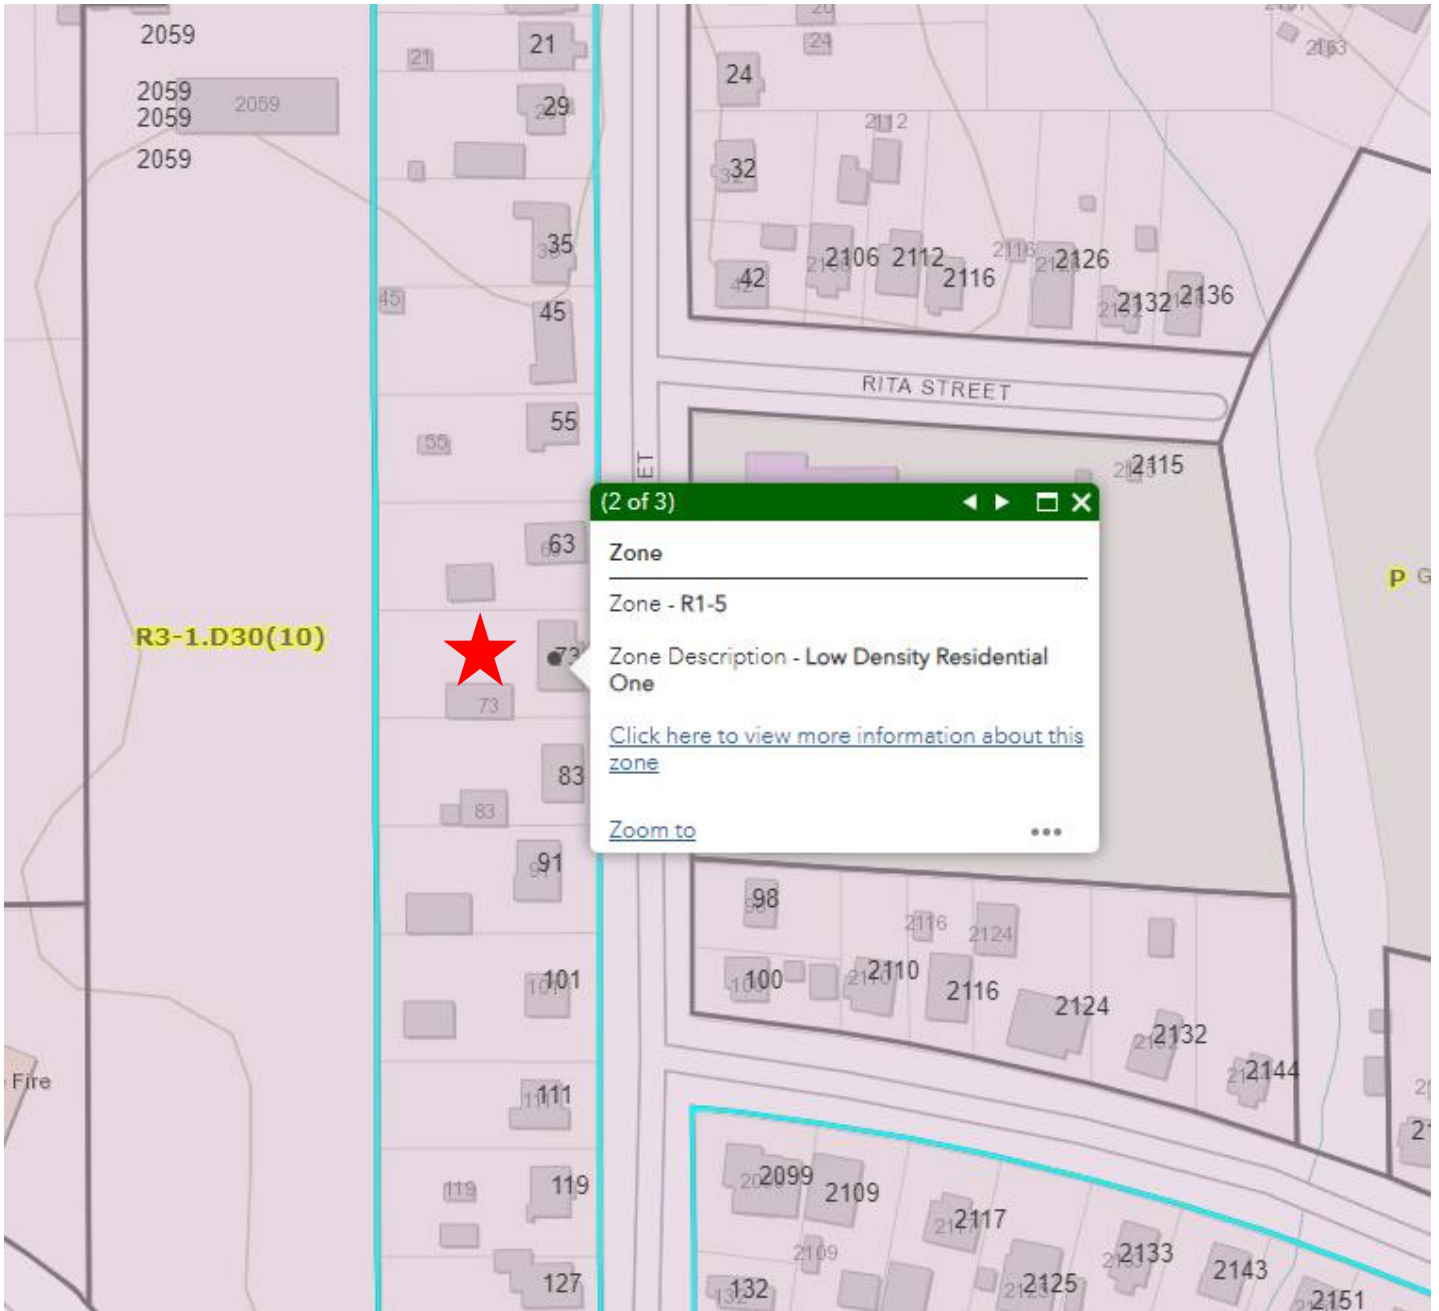

Zoning Information

73 Wilfred Street Sudbury

R1-5 – Residential Zone